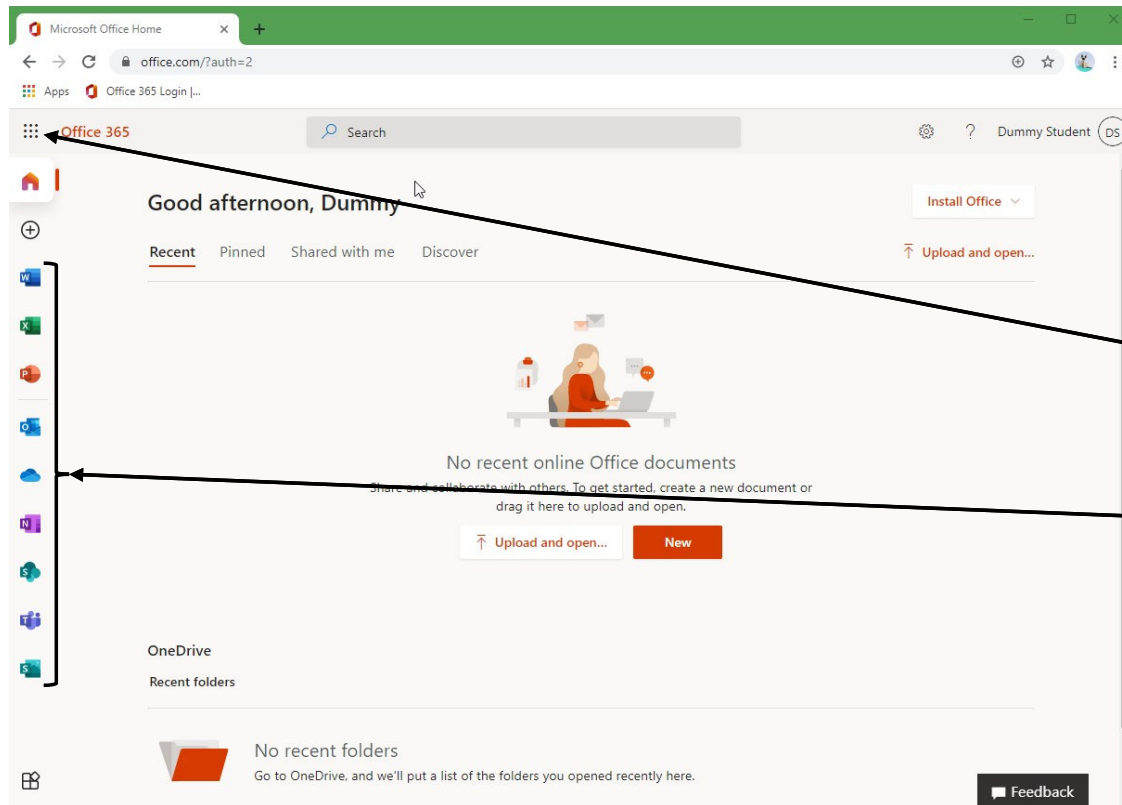

Logging in to
Office 365

Go to www.office.com and click Sign in

This is the sign in box, you will sometime get this when you click on links in EduLink that take you to Office 365 resources.

Sign in details

This is the main Office 365 page

From here you can access your different Office 365 apps as well as see recent documents that you have been working on.

App Launcher

Frequently used apps

App Launcher is available on all Office 365 pages. Just click the 9 dots to open it up and you can access all your available apps.