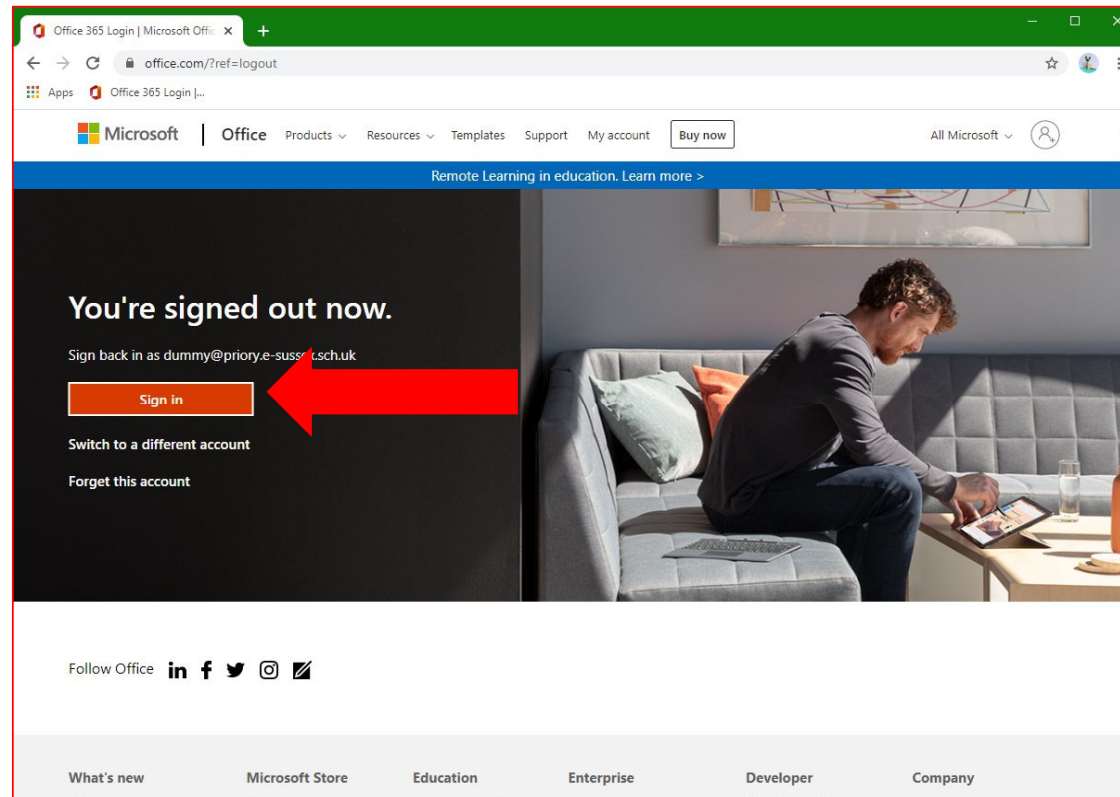

Logging in to
Office 365

Go to www.office.com and click Sign in

This is the sign in box, you will sometime get this when you click on links in EduLink that take you to Office 365 resources.

Sign in details

- Your log on is your school log on code ***followed by*** @priory.e-sussex.sch.uk
 - For example, '19bloggsj' becomes '19bloggsj@priory.e-sussex.sch.uk'
- Your password is the same as your password used to log into the school computers.