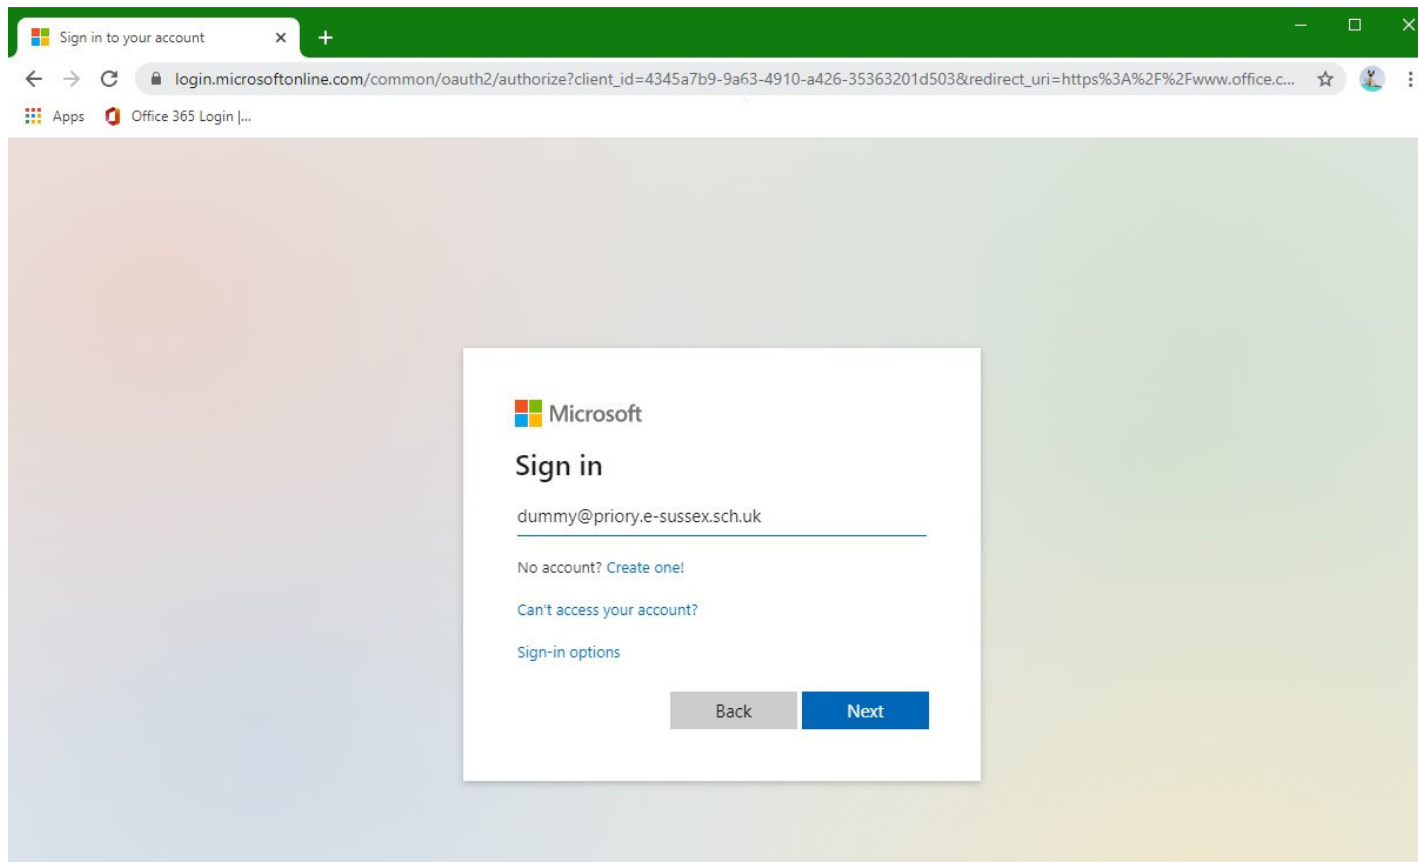

Logging in to
Office 365

Go to www.office.com and click Sign in

This is the sign in box, you will sometime get this when you click on links in EduLink that take you to Office 365 resources.

Sign in details

- Your log on is your school log on code ***followed by*** @priory.e-sussex.sch.uk
 - For example, '19bloggsj' becomes '19bloggsj@priory.e-sussex.sch.uk'
- Your password is the same as your password used to log into the school computers.